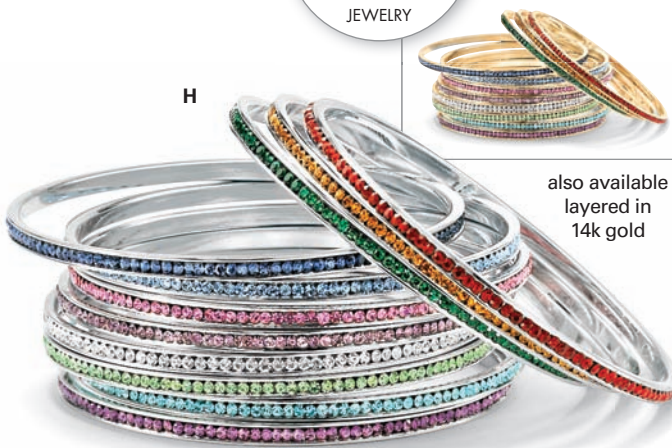

D Paloma Picasso. .17 oz. Eau de Toilette Splash.
SB51691 $50 **now $19**

LANCÔME

E Miracle by Lancôme. .16 oz. Eau de Parfum Splash.
SB55237 $19

BURBERRY

F Burberry Brit. .16 oz. Eau de Toilette Spray.
SB51656 $25 **now $19**

G Birthstone eternity band. Sizes 5-10. Specify 1 birthstone. Layered in 14k gold.
SB62408 $30 **now $19 each**
Sterling silver.
SB40753 $49 **now $19 each**

also available in sterling silver

H Birthstone eternity bangle bracelet. 7½" length. Specify 1 birthstone. Silvertone metal.
SB52595 $22 **now $14 each**
Layered in 14k gold.
SB52601 $22 **now $14 each**

FROM $14
BIRTHSTONE JEWELRY

also available layered in 14k gold