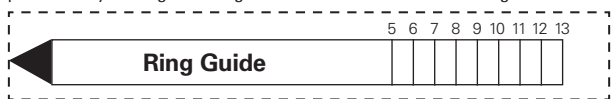

M

M Brown and canary yellow DiamonUltra™ multi-row ring. 5.40 carats T.W. 18k gold over sterling silver. Sizes 6-10. (Ring size runs small. Please order next larger size.)

SB40082 \$200 **now \$79**

N Mesh bracelet-watch. Quartz movement. Adjustable 7" length. Goldtone metal.

SB40285 \$59 **now \$39**

N

How To Measure Your Ring Size:
Cut out ring guide along dotted line. Slip it over finger (slide comfortably over knuckle) on which the ring will be worn. The number that the arrow points to is your ring size. Rings available in sizes listed in catalog.